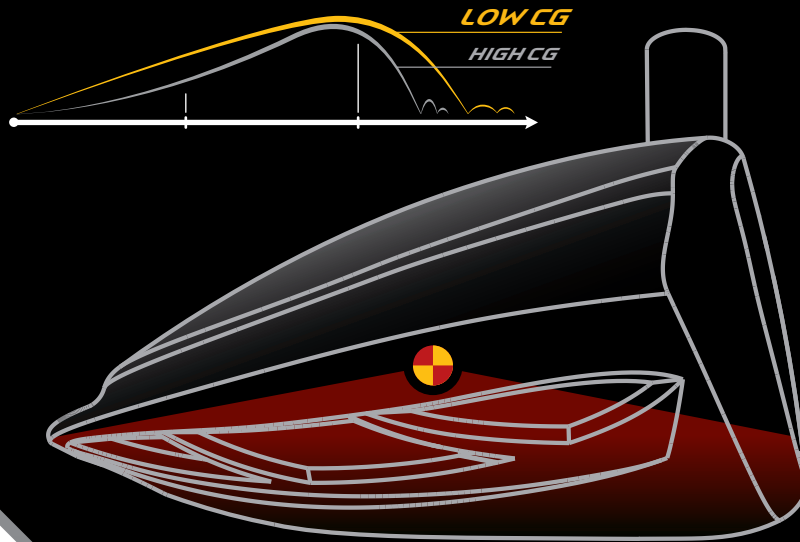

***Unites legendary Burner® speed with next generation Dual Crown technology***

FEATURE	ADVANTAGE	BENEFIT
Next generation Dual Crown technology	Lower CG location	High launch and low spin for more distance
SuperFast TP .335 shaft	RE*AX® construction weighing just 65 grams and measuring 45 ¾ inches	Explosive swing speed to promote increased distance
Super-stable high-MOI head design with Inverted Cone technology	Extreme forgiveness	Long and straight shots on off-centre hits

**BURNER® TP DRIVER SPECIFICATIONS**

Club	Left Handed	Loft	Lie	Head Volume	Club Length	Swing Weight
8.5		8.5°	60°	460 cc	45.75"	D5
9.5	Yes	9.5°	60°	460 cc	45.75"	D5
10.5	Yes	10.5°	60°	460 cc	45.75"	D5

**BURNER® DRIVER STOCK SHAFTS SPECIFICATIONS**

Shaft	Flex	Shaft Torque	Tip Size	Butt Diameter	Shaft Weight	Grip	Grip Weight
RE*AX® SuperFast TP 65 By Matrix	X	3.2"	.335"	.600"	65 g	TV Lite	44 g
	S	3.2"	.335"	.600"	63 g	TV Lite	44 g
	R	3.2"	.335"	.600"	62 g	TV Lite	44 g

**BURNER® - Dual Crown Technology**

**LOWER CENTRE OF GRAVITY FOR HIGHER LAUNCH**

**SUPERFAST TECHNOLOGY**

**DELIVERS MORE DISTANCE**

Effective MOI (eMOI) is the positive influence on ball speed on off-centre hits that's exerted by the combined effects of a driver's MOI and clubface technology (versus constant-thickness clubfaces). eMOI in TaylorMade drivers is dramatically higher, and more valuable in terms of its affect on ball speed, than MOI alone, owing to the benefits of TaylorMade's patented Inverted Cone Technology.