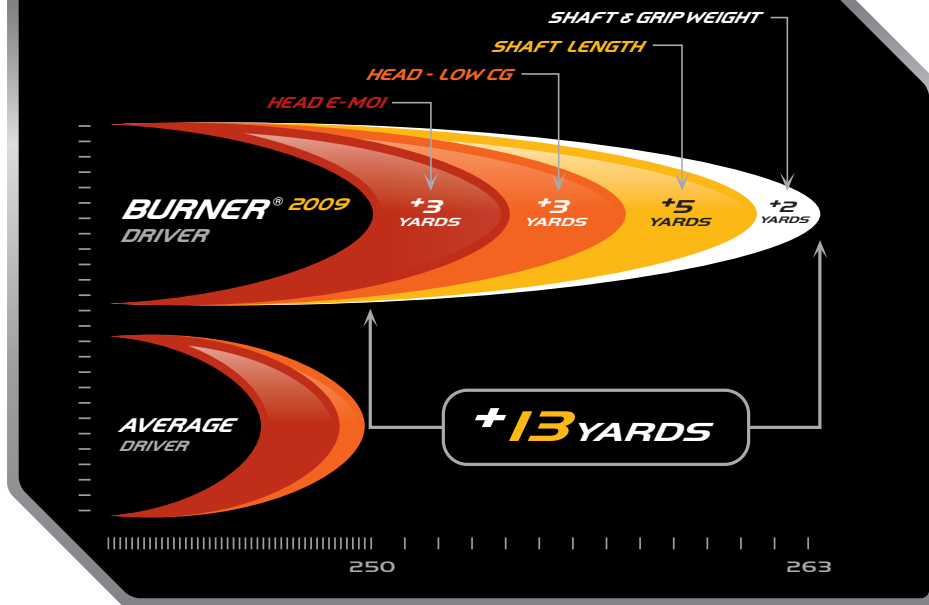

***Unites legendary Burner® speed with next generation Dual Crown technology***

FEATURE	ADVANTAGE	BENEFIT
Next generation Dual Crown technology	Lower CG location	High launch and low spin for more distance
SuperFast TP .335 shaft	RE*AX® construction weighing just 65 grams and measuring 45 ¾ inches	Explosive swing speed to promote increased distance
Super-stable high-MOI head design with Inverted Cone technology	Extreme forgiveness	Long and straight shots on off-centre hits

Shaft	Flex	Shaft Torque	Tip Size	Butt Diameter	Shaft Weight	Grip	Grip Weight
RE*AX® SuperFast TP 65 By Matrix	X	3.2"	.335"	.600"	65 g	TV Lite	44 g
	S	3.2"	.335"	.600"	63 g	TV Lite	44 g
	R	3.2"	.335"	.600"	62 g	TV Lite	44 g

**BURNER® - Dual Crown Technology**

**LOWER CENTRE OF GRAVITY FOR HIGHER LAUNCH**

**SUPERFAST TECHNOLOGY**

**DELIVERS MORE DISTANCE**

Effective MOI (eMOI) is the positive influence on ball speed on off-centre hits that's exerted by the combined effects of a driver's MOI and clubface technology (versus constant-thickness clubfaces). eMOI in TaylorMade drivers is dramatically higher, and more valuable in terms of its affect on ball speed, than MOI alone, owing to the benefits of TaylorMade's patented Inverted Cone Technology.